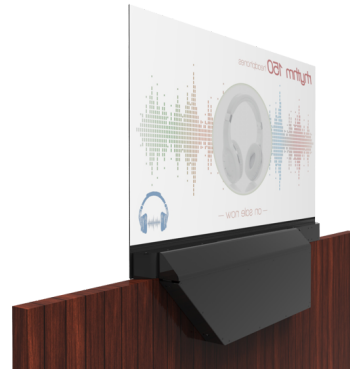

Planar LookThru L0552-S

Transparent OLED Display

The Planar® LookThru® OLED Display (LO552-S) is a 55-inch transparent display that showcases dynamic information on a transparent surface glass without the need for a back light or enclosure. The electronics box on the Planar LookThru LO552-S is set parallel to and below the display glass. The display can be used in both portrait and landscape modes, can be table-mounted, ceiling-mounted or tiled to create large, eye-catching video wall arrays. The Planar LookThru LO552-S features Planar® ERO-OLED™ (Extended Ruggedness and Optics™) technology featuring Corning® Gorilla® Glass for enhanced durability and optics.

SPECIFICATION	DETAIL
Product Name	LO552-S
Planar Part Number	998-1484-01
Viewable Size	55" diagonal
Display Active Area	47.6" (W) x 26.8" (H) (1209.6 mm x 680.4 mm)
Display Inactive Area (Left/Right/Top/Bottom)	0.3" / 0.3" / 0.3" / 3.8" (6.9 mm / 6.9 mm / 6.9 mm / 95.5 mm)
Aspect Ratio	16:9
Display Resolution	1920 x 1080, full HD
Display Type	Active Matrix Organic Light-Emitting Diode (AMOLED)
Surface Treatment	ERO (Extended Ruggedness and Optics) using Corning® Gorilla Glass®
Full Screen White Brightness	150 cd/m ² (typ.)
Peak White Brightness	400 cd/m ² (typ.)
Brightness, Uniformity	20%